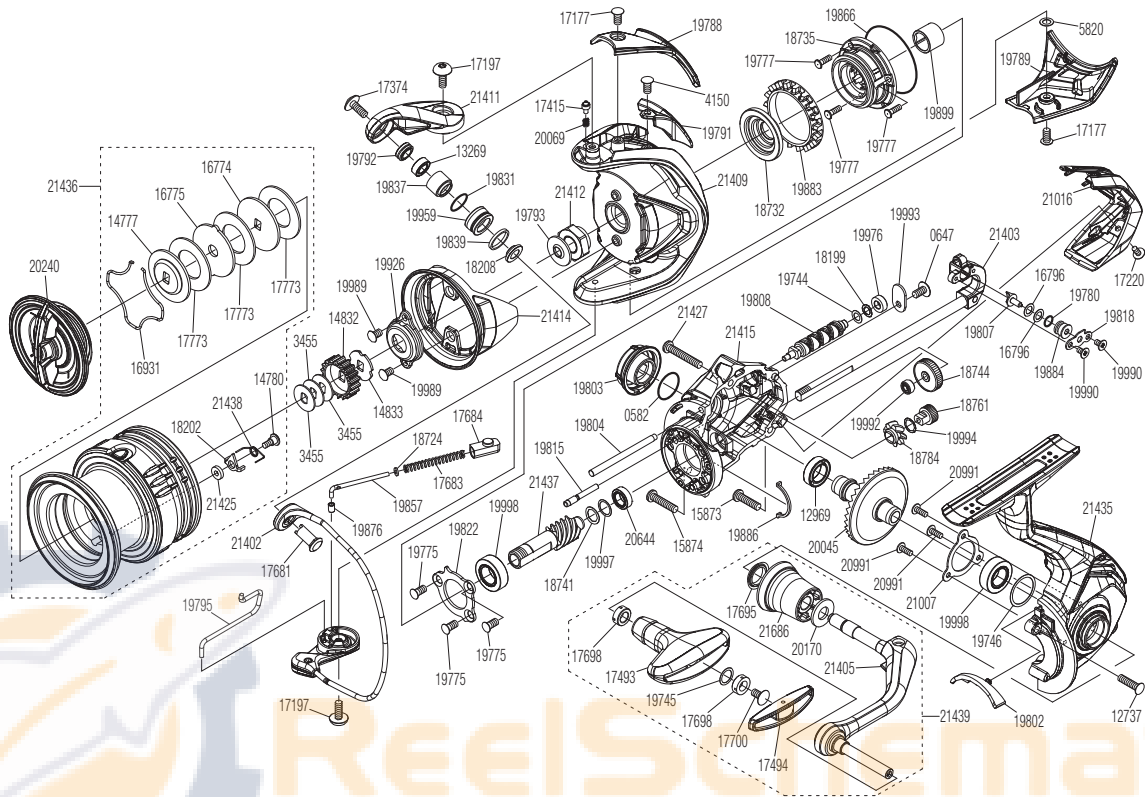

SHIMANO

ULTEGRA SA-RB

ULT-C3000XG

Please note that the number of adjusting washers may not always be the same as shown in the exploded views.
Please note that your actions take full responsibility when you take it apart.

(51SF52E038X)

Part No.	Description	Part No.	Description	Part No.	Description
RD 0582	O Ring	RD18744	Idle Gear	RD19993	Worm Shaft Retainer
RD 0647	Screw	RD18761	Idle Gear B Small	RD19994	Washer
RD 3455	Washer	RD18784	Idle Gear B Large	RD19997	Washer
RD 4150	Screw	RD19744	Washer	RD19998	Ball Bearing
RD 5820	Washer	RD19745	Washer	RD20045	Drive Gear
RD12737	Screw	RD19746	Washer	RD20069	Click Spring
RD12969	Ball Bearing	RD19775	Screw	RD20170	Washer
RD13269	Ball Bearing	RD19777	Screw	RD20240	Drag Knob Assembly
RD14777	Key Washer	RD19780	O Ring	RD20644	Ball Bearing
RD14780	Screw	RD19788	Bail Spring Cover	RD20991	Screw
RD14832	Spool Support A	RD19789	Bail Hold Support Guard	RD21007	Bearing Retainer
RD14833	Spool Support B	RD19791	Counter Weight Cover	RD21016	Rear Protector
RD15873	Screw	RD19792	Line Roller Support Collar	RD21402	Bail Assembly
RD15874	Screw	RD19793	Bearing Water Proof	RD21403	Main Shaft Assembly
RD16774	Key Washer	RD19795	Bail Trip Lever	RD21405	Handle Shank Assembly
RD16775	Eared Washer	RD19802	Bail Trip Strike	RD21409	Rotor
RD16796	Spacer	RD19803	Handle Screw Cap	RD21411	Bail Arm
RD16931	Drag Washer Retainer	RD19804	Oscillating Guide	RD21412	Rotor Nut
RD17177	Screw	RD19807	Oscillating Pawl	RD21414	Rotor Brim
RD17197	Screw	RD19808	Worm Shaft	RD21415	Body
RD17220	Screw	RD19815	Idle Gear B Shaft	RD21425	Spool Bushing Spacer
RD17374	Screw	RD19818	Oscillating Pawl Cover	RD21427	Screw
RD17415	Click Pin	RD19822	Bearing Retainer	RD21435	Side Cover Assembly
RD17493	Handle Knob	RD19831	O Ring	RD21436	Spool Assembly
RD17494	Handle Knob Seal	RD19837	Line Roller Bushing	RD21437	Pinion Gear
RD17681	Line Roller Support	RD19839	Line Roller Spacer	RD21438	Drag Click Spring
RD17683	Bail Spring	RD19857	Bail Spring Guide A	RD21439	Handle Assembly
RD17684	Bail Spring Guide B	RD19866	Roller Clutch Seal	RD21686	Handle Shaft Cover Assembly
RD17695	Handle Shaft Seal	RD19876	Bail Spring Guide A Bush		
RD17698	Handle Knob Bushing	RD19883	Friction Ring		
RD17700	Screw	RD19884	Oscillating Slider Bushing		
RD17773	Drag Washer	RD19886	Flange Water Proof		
RD18199	Spacer	RD19899	Roller Clutch Inner		
RD18202	Drag Click	RD19926	Rotor Nut Lock Plate		
RD18208	Spacer	RD19959	Line Roller		
RD18724	Spring Guide A Support	RD19976	Worm Bushing (Rear)		
RD18732	Rotor Ring	RD19989	Screw		
RD18735	Roller Clutch Assembly	RD19990	Screw		
RD18741	Washer	RD19992	Worm Bushing (Front)	RD18054	Anti Line Slip Sticker